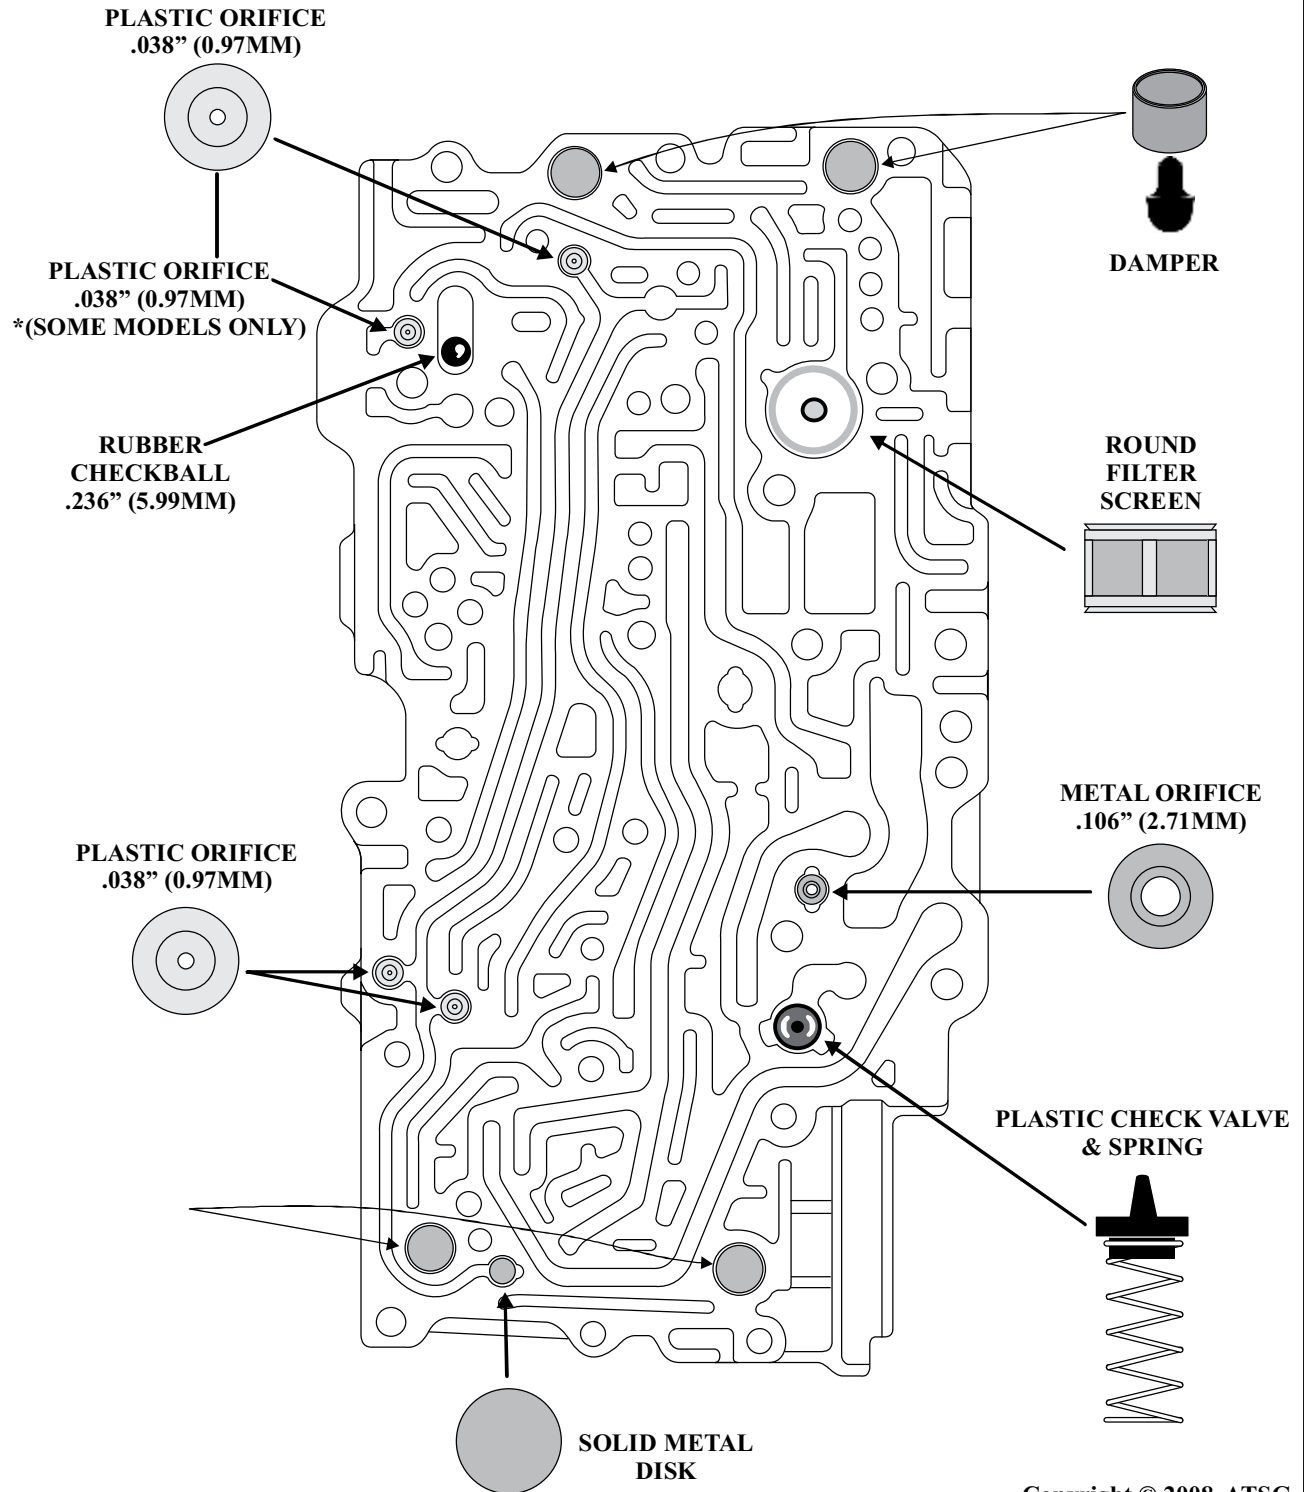

SUZUKI ZF4HP16 UPPER VALVE BODY

Copyright © 2008 ATSG