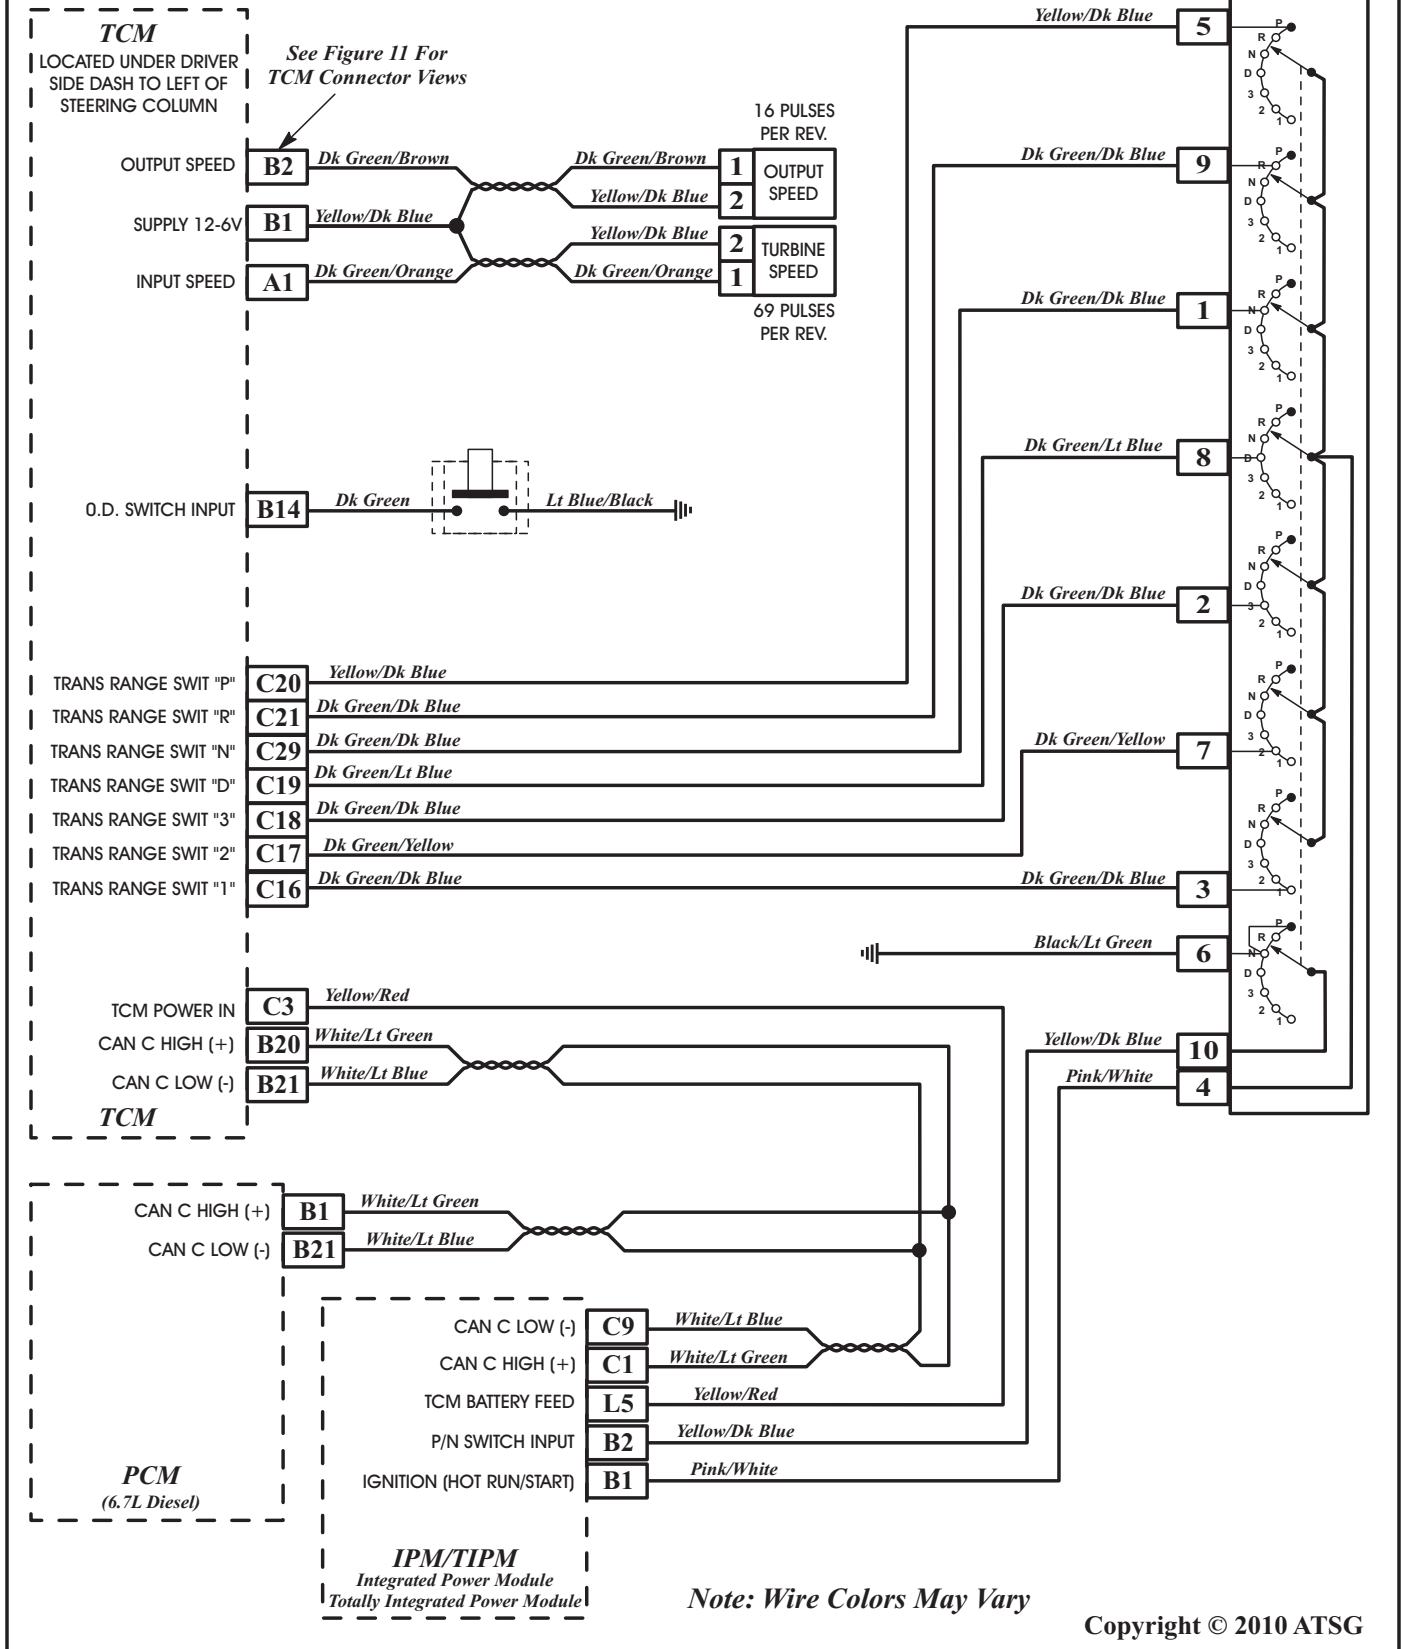

TYPICAL AS68RC RANGE SWITCH WIRE SCHEMATIC

Figure 16