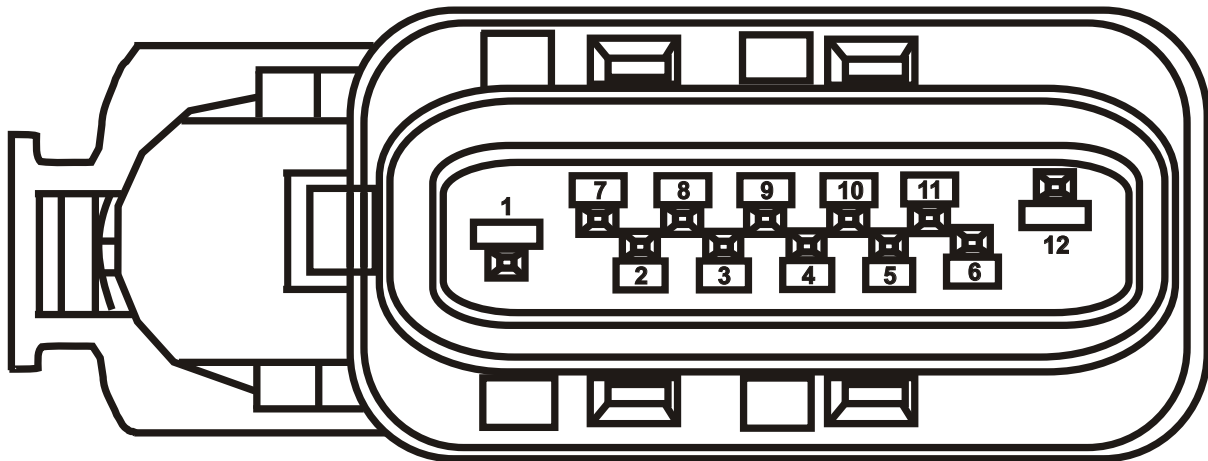

"2004" SEMINAR INFORMATION SLIDE

2004 PNBUS SWITCH PIN IDENTIFICATION

2004 "C/K" TRUCK

PIN	WIRE COLOR	CIRCUIT #	FUNCTION
1	DK GREEN	1433	CLUTCH START SWITCH
2	————	——	NOT USED
3	————	——	NOT USED
4	YELLOW	772	TRANSMISSION RANGE SWITCH "B"
5	BLACK/WHITE	771	TRANSMISSION RANGE SWITCH "A"
6	GRAY	773	TRANSMISSION RANGE SWITCH "C"
7	BLACK/WHITE	451	GROUND
8	WHITE	776	TRANSMISSION RANGE SWITCH "P"
9	LT GREEN	275	PARK/NEUTRAL POSITION SWITCH SIGNAL
10	GRAY	1524	BACK-UP LAMP SUPPLY VOLTAGE
11	PINK	839	IGNITION 1 VOLTAGE
12	PURPLE	639	IGNITION 1 VOLTAGE